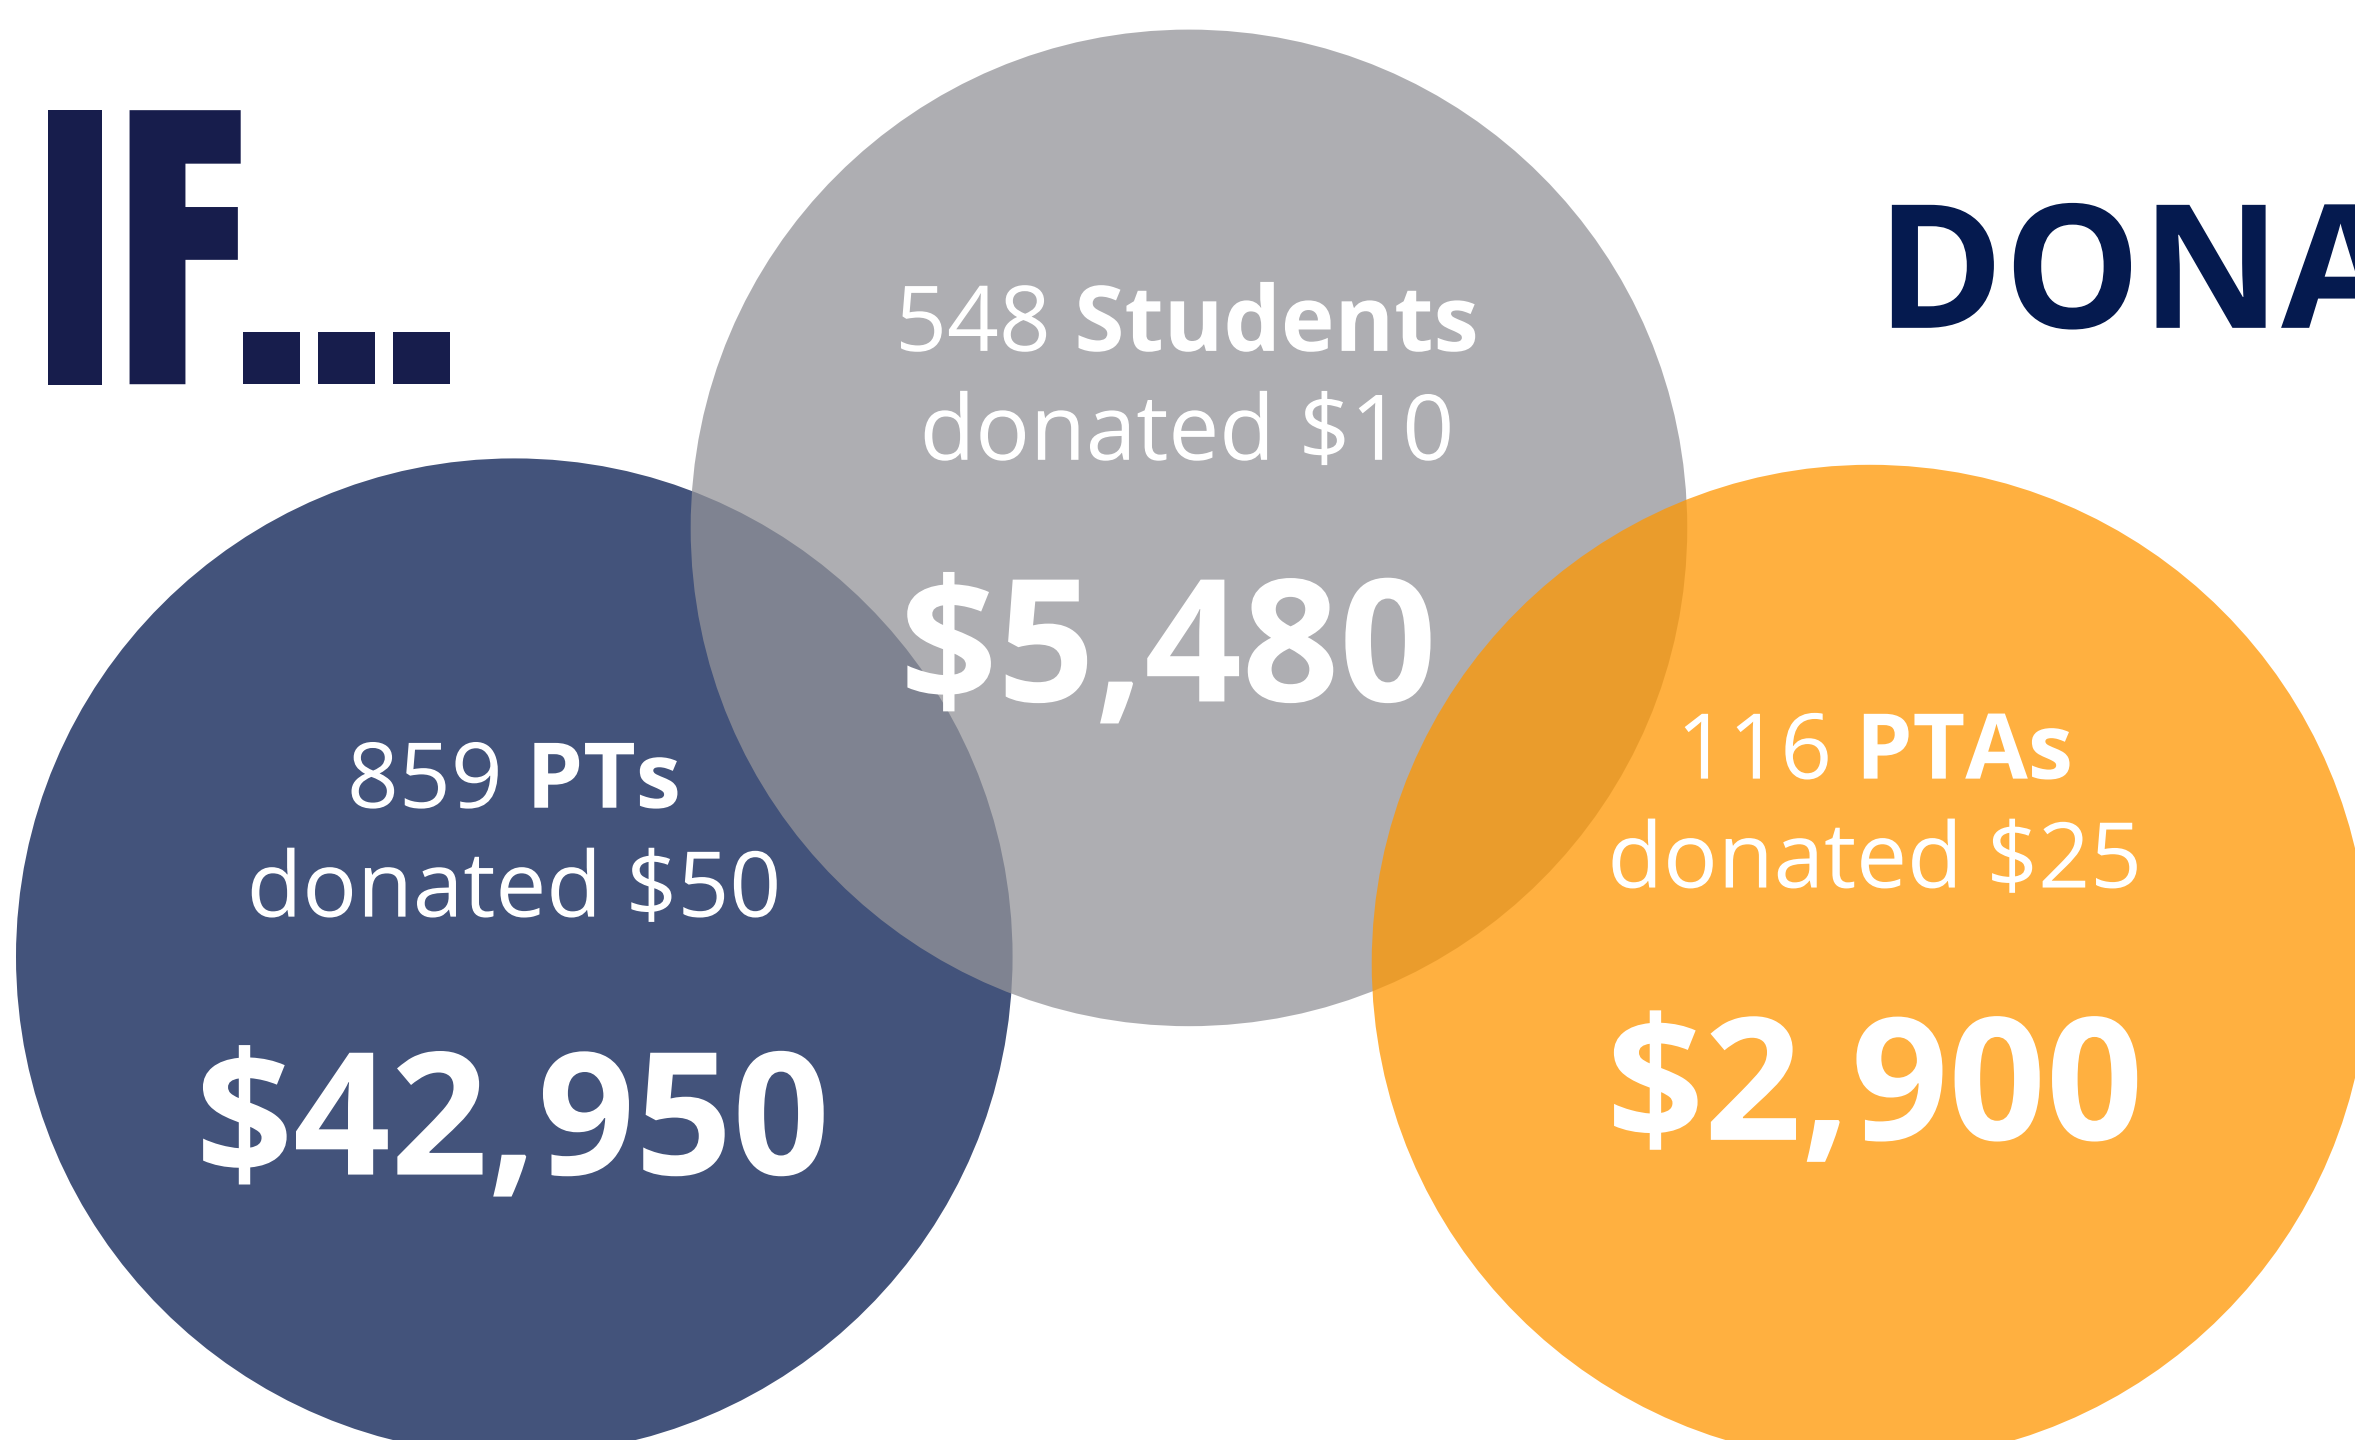

# 1,523

total members

PTS .....	859
students .....	548
PTAs .....	116

# 71

members

or 5% of membership  
**donated to the PAC**  
in 2016.

## DONATION POTENTIAL:

# \$51,330