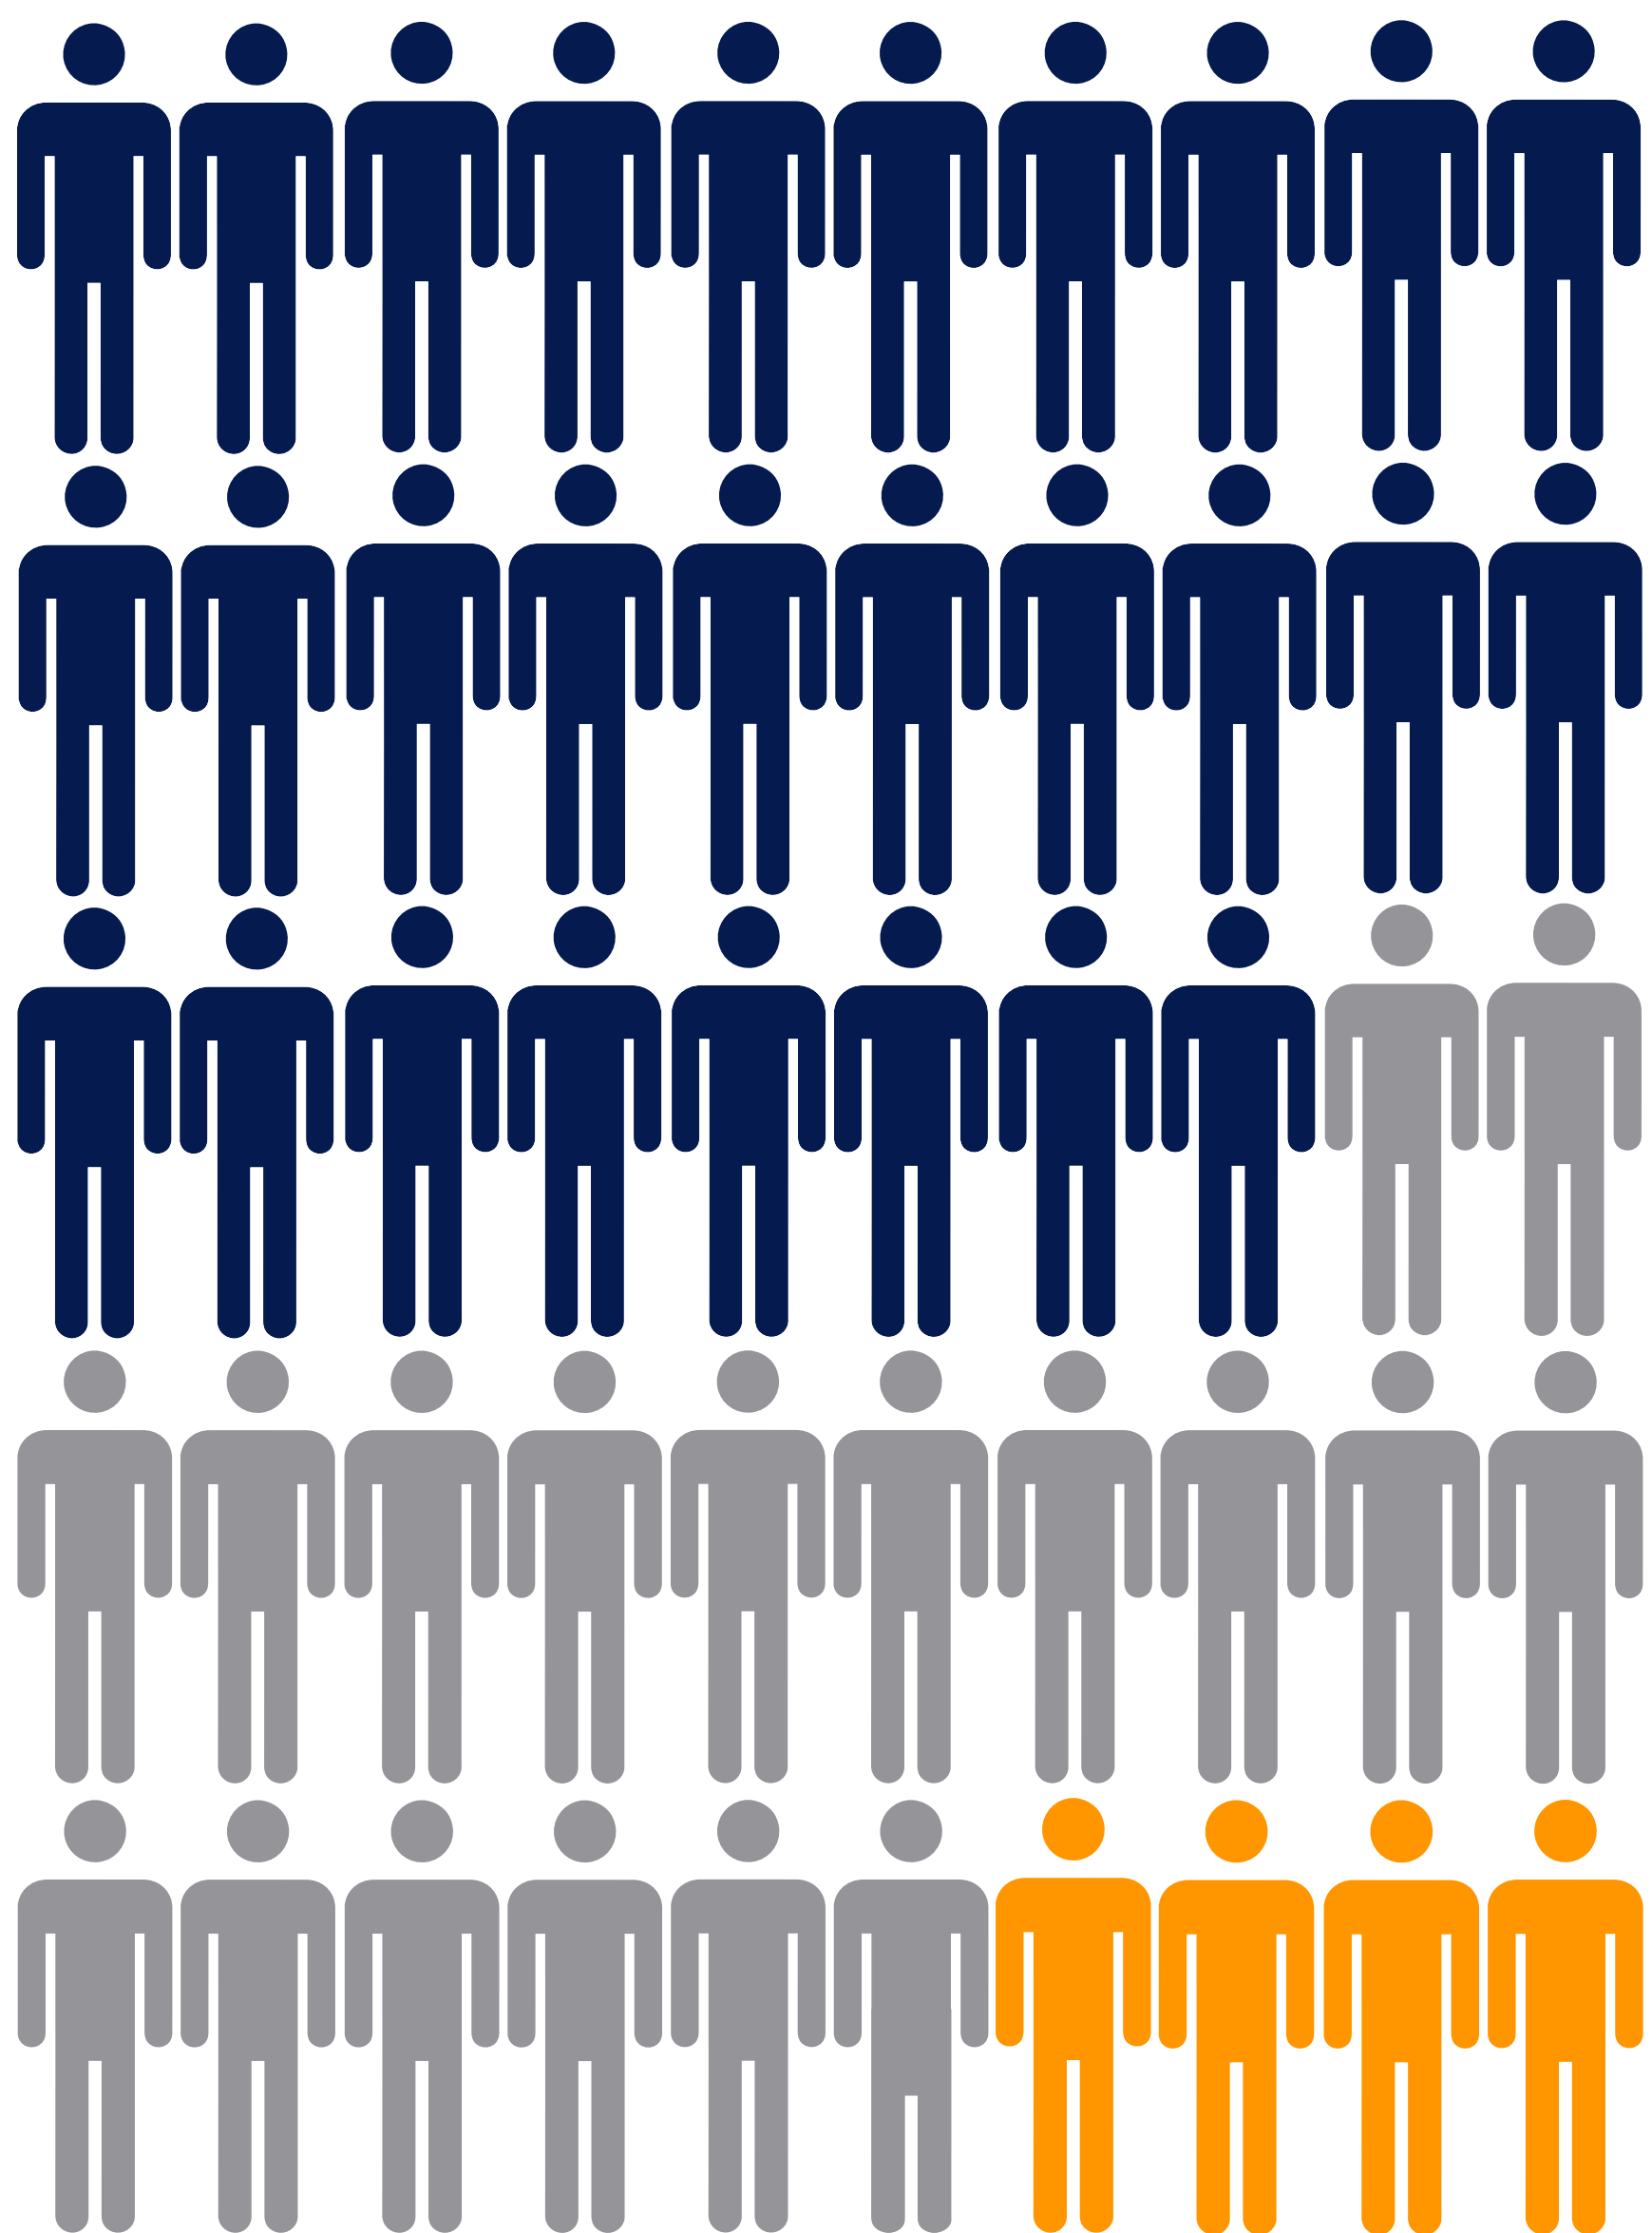

# 1,523

total members

PTS .....	859
students .....	548
PTAs .....	116

# 71

members

or 5% of membership  
**donated to the PAC**  
in 2016.

## DONATION POTENTIAL: